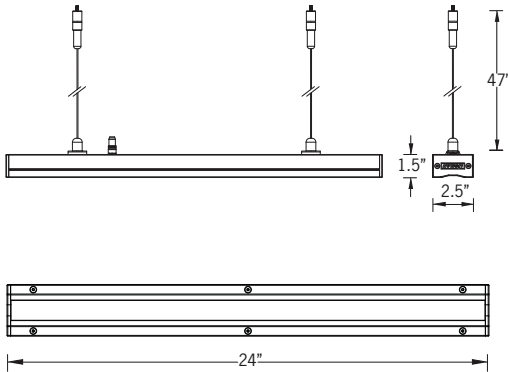

Lumen - Maintenance Life

L80 /B10 at 50,000 hours (This means that at least 90% of the LED still achieve 80% of their original flux)

Efficient quality linear fixture portfolio. Coordinated pendant range with multiple optics and component options.

Light Linear LA pendant family is a range of small profile linear product that complements the Light Linear LA inground, surface wall and recessed luminaires. The pendant fixture is available with a selection of optics. This luminaire is available with RGBW color changing, as well as static white color in 2700K, 3000K and 4000K formats.

A recessing box for the Light Linear LA is available as an option for concrete pour applications. This recessing box can be shipped to the jobsite ahead of time, if requested.

The Light Linear LA is suitable for wall grazing, wall washing, column lighting and uplight applications and can be used in many applications including; commercial, historic, or modern architectural interiors and exteriors.

Two different lengths are provided allowing the luminaire installation to be tailored exactly to the architectural structure. The luminaire is provided with an integral driver. A remote driver can be provided, please contact the factory for more details. Options of clear or frosted tempered 8mm thick glass.

REMOTE DRIVER

28w LED 2847 Lumens

IP67 • Suitable For Wet Locations

IK08 • Impact Resistant (Vandal Resistant)

Weight 4.6 lbs